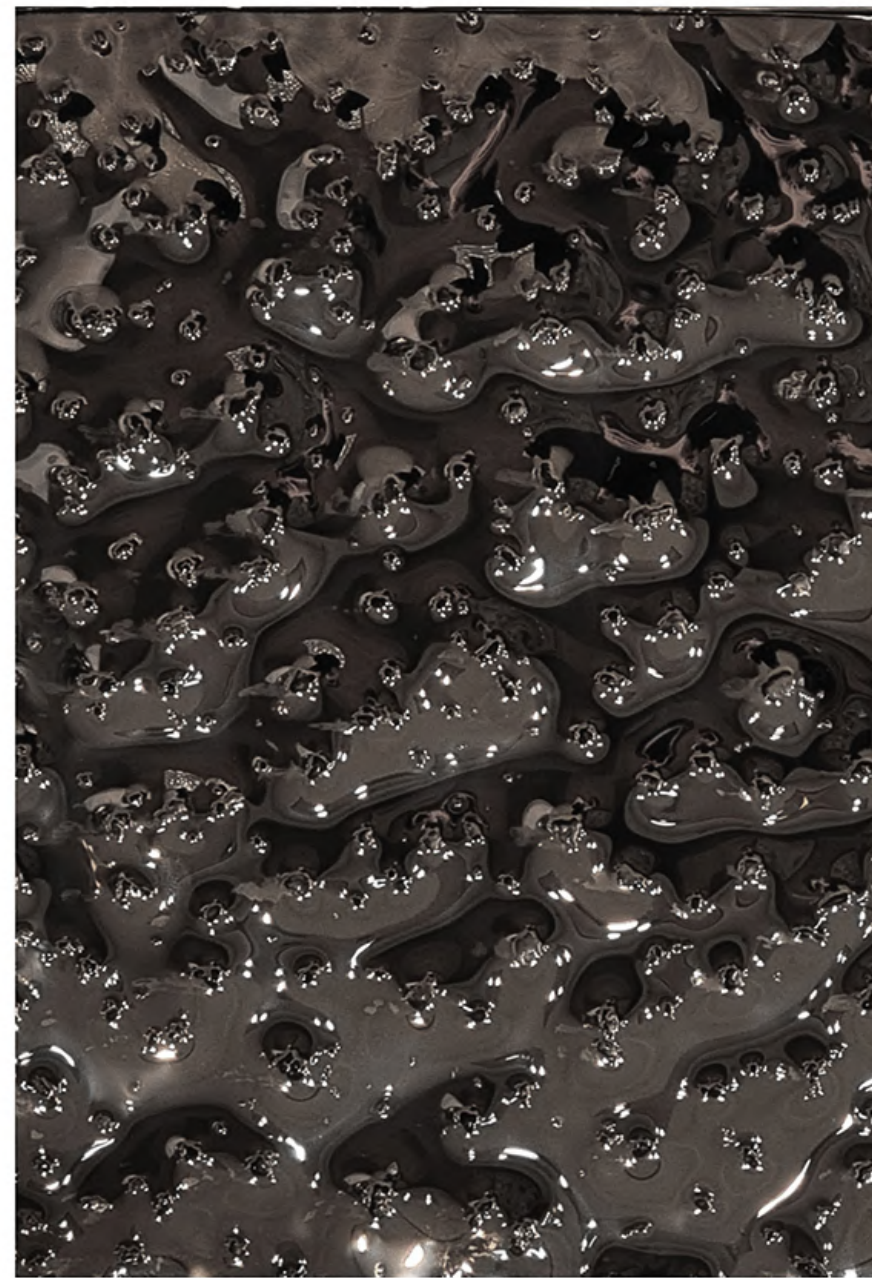

Smoked

Glass panels

gh
CRISTO
HOME AND HOTEL DECORATION