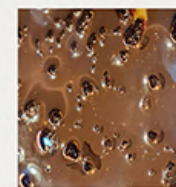

Cyrus

Collection of mirrors in 8 mm-thick high-temperature melted glass, with back-silvered. Artistic relief ornamentation. Flat mirror 4mm-thick, painted metal rear frame. Horizontal or vertical hanging.