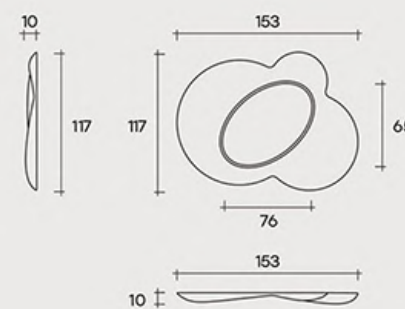

Cyrus

Collection of mirrors in 8 mm-thick high-temperature melted glass, with back-silvered. Artistic relief ornamentation. Flat mirror 4mm-thick, painted metal rear frame. Horizontal or vertical hanging.

Lavender

Flower

Titan

Collection of mirrors in 8 mm-thick high-temperature melted glass, with back-silvered. Artistic relief ornamentation. Flat mirror 4mm-thick, painted metal rear frame. Horizontal or vertical hanging.

Scoop

Wall mirror in 6 mm-thick fused and back-silvered glass; 4mm-thick flat mirror.

Mina

Wall mirror in 6 mm-thick fused and back-silvered glass; 4mm-thick flat mirror.

Maze

Wall mirror in 6 mm-thick curved silver-backed glass. The back metal frame allows any positioning on any side.

Specchio rettangolare.
Rectangular mirror.
180 x 8 x 55 cm
70 3/8" x 3 1/8" x 39 3/8"

Zeus

Hollow (A)

Hollow (B)

Matrix

Zebra

Coffee table with 23 mm DV Glass top, available in transparent or in colored striped glass, or with marble top. Metal base available in opaque Titanium or in Black Glossy Nickel finishes.