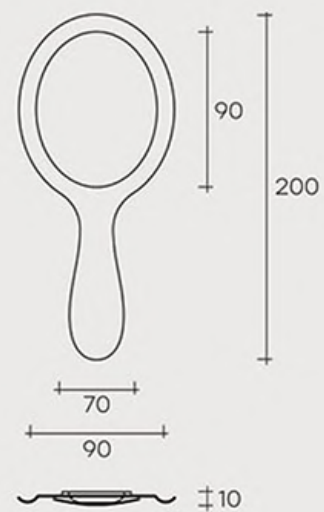

Cyrus

Collection of mirrors in 8 mm-thick high-temperature melted glass, with back-silvered. Artistic relief ornamentation. Flat mirror 4mm-thick, painted metal rear frame. Horizontal or vertical hanging.

Lavender

Flower

Titan

Collection of mirrors in 8 mm-thick high-temperature melted glass, with back-silvered. Artistic relief ornamentation. Flat mirror 4mm-thick, painted metal rear frame. Horizontal or vertical hanging.

Scoop

Wall mirror in 6 mm-thick fused and back-silvered glass; 4mm-thick flat mirror.

Mina

Wall mirror in 6 mm-thick fused and back-silvered glass; 4mm-thick flat mirror.

Maze

Wall mirror in 6 mm-thick curved silver-backed glass. The back metal frame allows any positioning on any side.

Specchio rettangolare.
Rectangular mirror.
180 x 8 x 55 cm
70 3/8" x 3 1/8" x 39 3/8"

Zeus

Hollow (A)

Hollow (B)

Matrix

Zebra

Coffee table with 23 mm DV Glass top, available in transparent or in colored striped glass, or with marble top. Metal base available in opaque Titanium or in Black Glossy Nickel finishes.