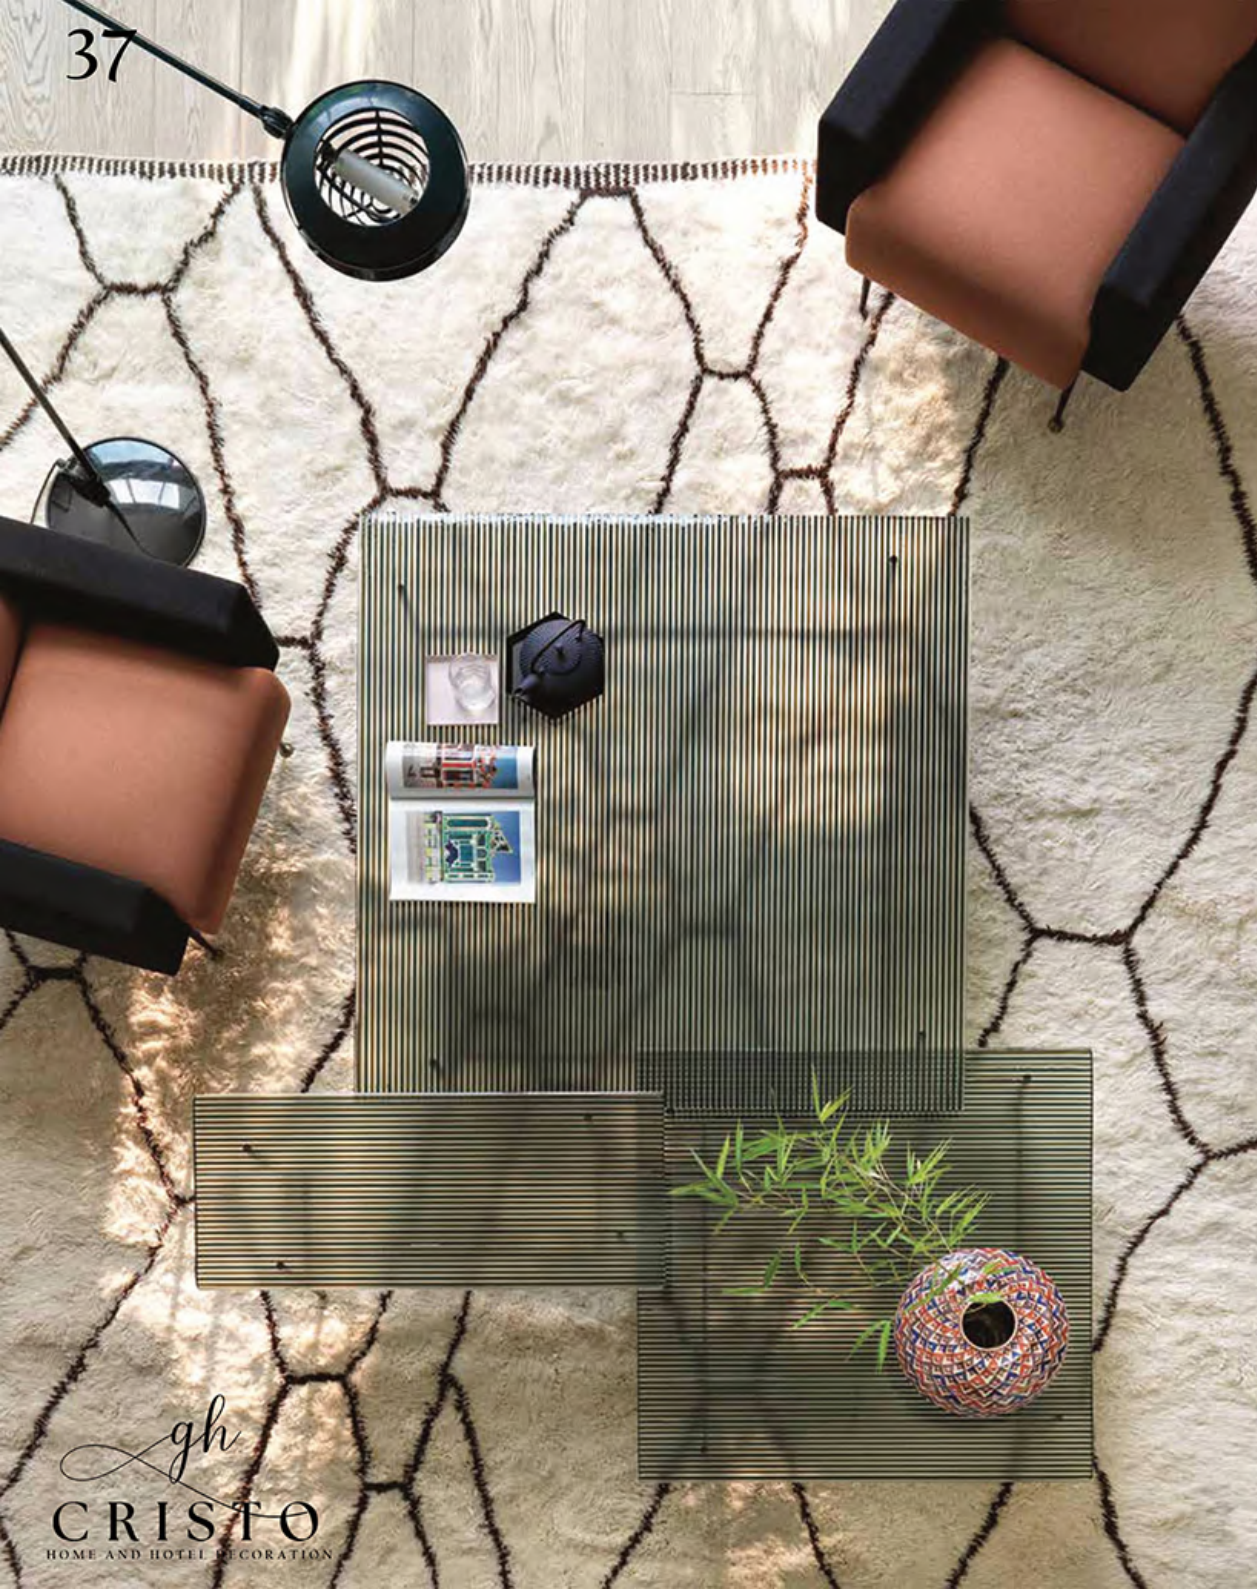

Specchio rettangolare.
Rectangular mirror.
180 x 8 x 55 cm
70 3/8" x 3 1/8" x 39 3/8"

Zeus

Hollow (A)

Hollow (B)

Matrix

Zebra

Coffee table with 23 mm DV Glass top, available in transparent or in colored striped glass, or with marble top. Metal base available in opaque Titanium or in Black Glossy Nickel finishes.

Mazel

Coffee table with 10 mm fused, back-lacquered glass top with metal paints, or with marble top. Metal painted base available in Lava Grey or metallic Champagne finishes.

Mazel

gh
CRISTO
HOME AND HOTEL DECORATION