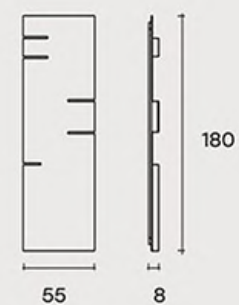

Scoop

Wall mirror in 6 mm-thick fused and back-silvered glass; 4mm-thick flat mirror.

Mina

Wall mirror in 6 mm-thick fused and back-silvered glass; 4mm-thick flat mirror.

Maze

Wall mirror in 6 mm-thick curved silver-backed glass. The back metal frame allows any positioning on any side.

Specchio rettangolare.
Rectangular mirror.
180 x 8 x 55 cm
70 3/8" x 3 1/8" x 39 3/8"

Zeus

Hollow (A)

Hollow (B)

Matrix

Zebra

Coffee table with 23 mm DV Glass top, available in transparent or in colored striped glass, or with marble top. Metal base available in opaque Titanium or in Black Glossy Nickel finishes.