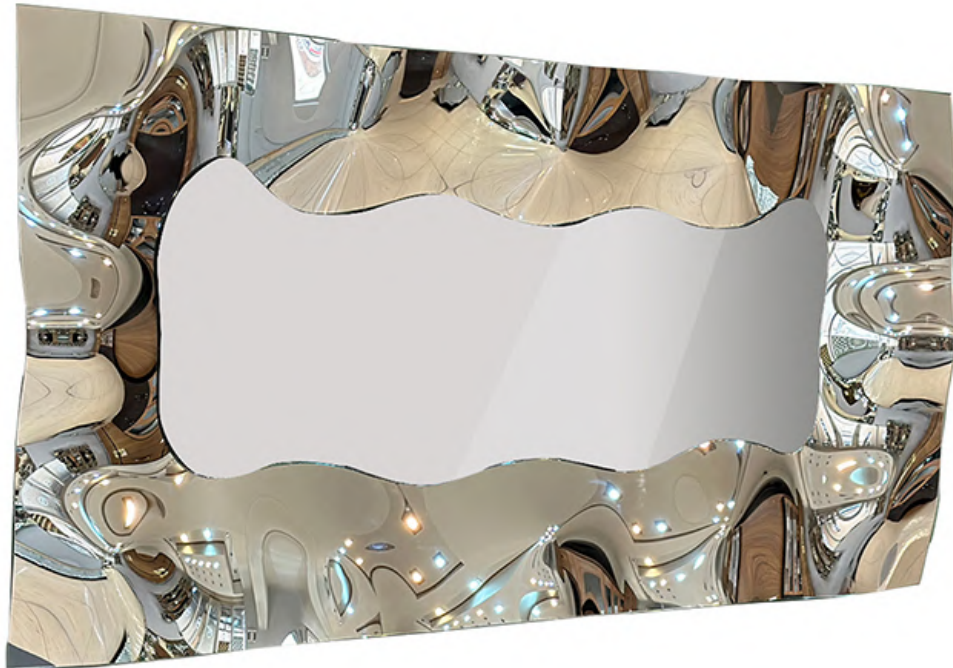

gh
CRISTO
HOME AND HOTEL DECORATION

gh

CRISTO

HOME AND HOTEL DECORATION

Loop

Wall mirror in 6 mm
high temperature
fused glass,
back-silvered.
4 mm flat mirror.
Rear frame
in painted metal.
Can be hung
in various positions.

Loop

Wall mirror in 6 mm
high temperature
fused glass,
back-silvered.
4 mm flat mirror.
Rear frame
in painted metal.
Can be hung
in various positions.

Jaguar

Wall mirror in 6 mm
high temperature
fused glass,
back-silvered.
4 mm flat mirror.
Rear frame
in painted metal.
Can be hung
in various positions.

Tango

Wall mirror in 6 mm high temperature fused glass, back-silvered, 4 mm flat mirror. Rear frame in painted metal. Can be hung in various positions.

River Jaguar

Wall mirror in 6 mm
high temperature
fused glass,
back-silvered.
4 mm flat mirror.
Rear frame
in painted metal.
Can be hung
in various positions.

Specchio rettangolare.
Rectangular mirror.
180 x 8 x 55 cm
70 3/8" x 3 1/8" x 39 3/8"

Zeus

Hollow (A)

Hollow (B)

Matrix

Zebra

Coffee table with 23 mm DV Glass top, available in transparent or in colored striped glass, or with marble top. Metal base available in opaque Titanium or in Black Glossy Nickel finishes.