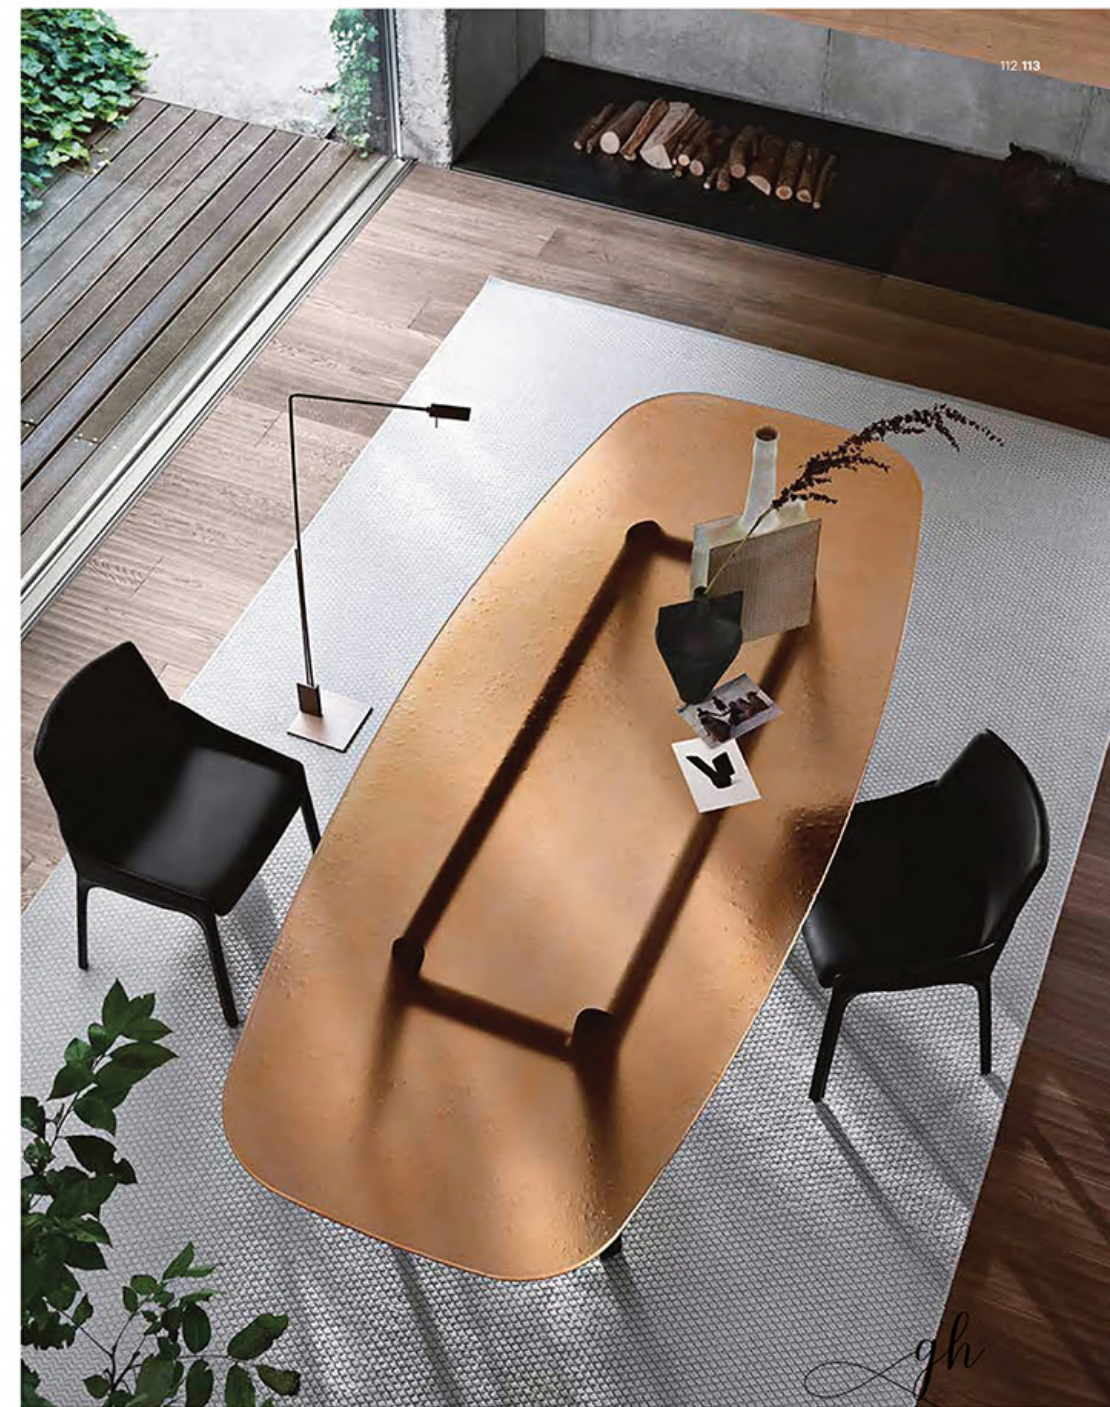

gh
CRISTO
HOME AND HOTEL DECORATION