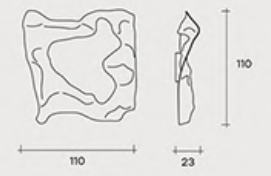

gh
CRISTO
HOME AND HOTEL DECORATION

gh
CRISTO
HOME AND HOTEL DECORATION

Jaguar

Wall mirror in 6 mm high temperature fused glass, back-silvered, 4 mm flat mirror. Rear frame in painted metal. Can be hung in various positions.