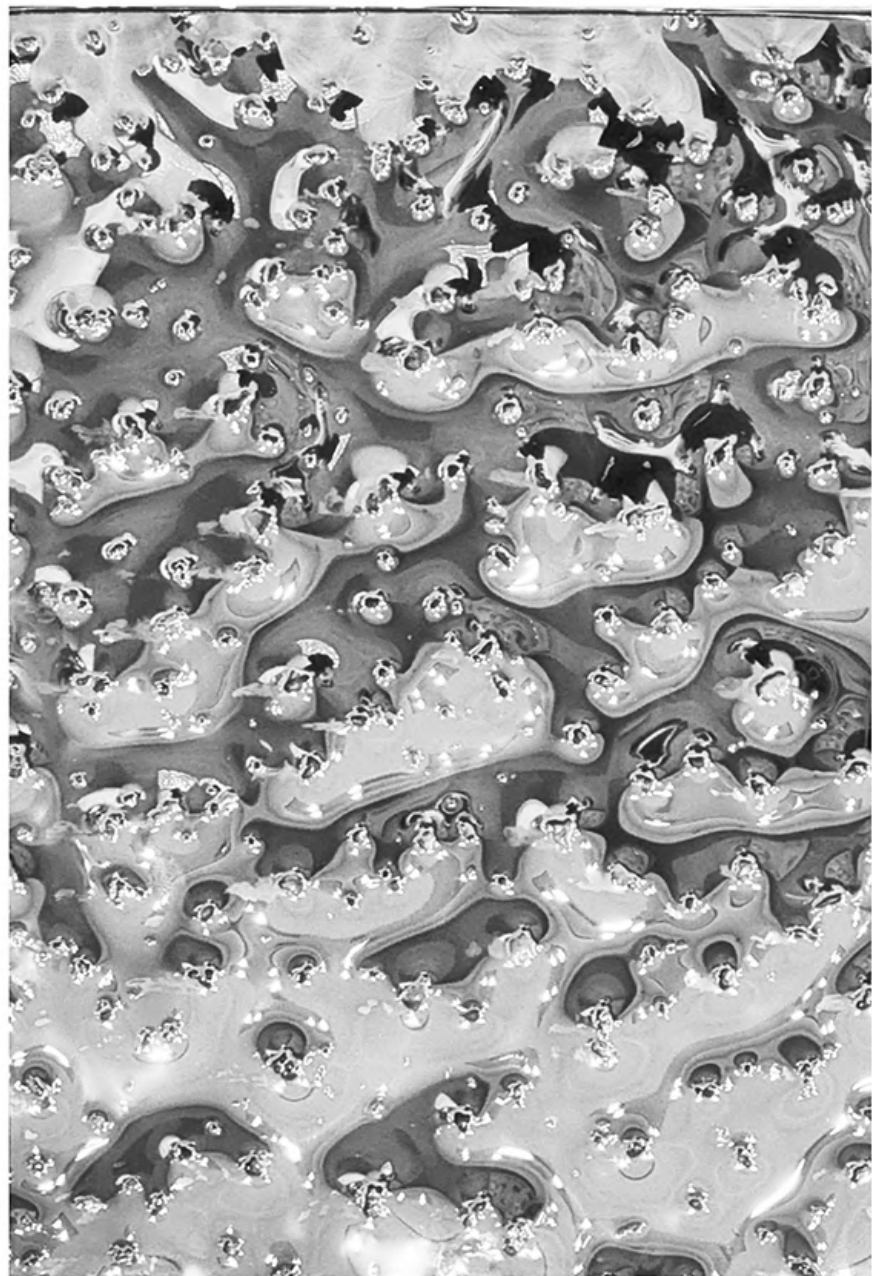

silver

Glass panels

gh
CRISTO
HOME AND HOTEL DECORATION