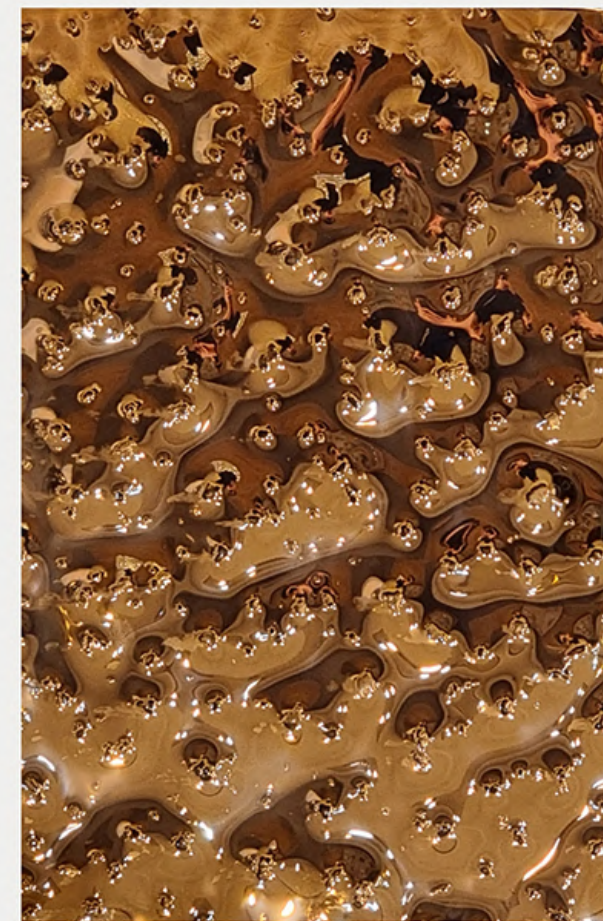

Cyrus

Collection of mirrors in 8 mm-thick high-temperature melted glass, with back-silvered. Artistic relief ornamentation. Flat mirror 4mm-thick, painted metal rear frame. Horizontal or vertical hanging.