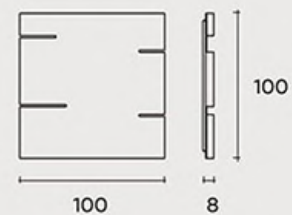

Scoop

Wall mirror in 6 mm-thick fused and back-silvered glass; 4mm-thick flat mirror.

Mina

Wall mirror in 6 mm-thick fused and back-silvered glass; 4mm-thick flat mirror.

Maze

Wall mirror in 6 mm-thick curved silver-backed glass. The back metal frame allows any positioning on any side.

Specchio rettangolare.
Rectangular mirror.
180 x 8 x 55 cm
70 3/8" x 3 1/8" x 39 3/8"

Zeus

Hollow (A)

Hollow (B)

Matrix

Zebra

Coffee table with 23 mm DV Glass top, available in transparent or in colored striped glass, or with marble top. Metal base available in opaque Titanium or in Black Glossy Nickel finishes.