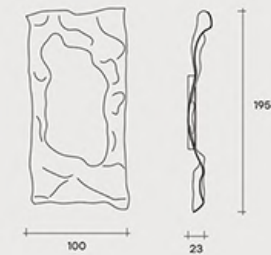

Jaguar

Wall mirror in 6 mm high temperature fused glass, back-silvered, 4 mm flat mirror. Rear frame in painted metal. Can be hung in various positions.