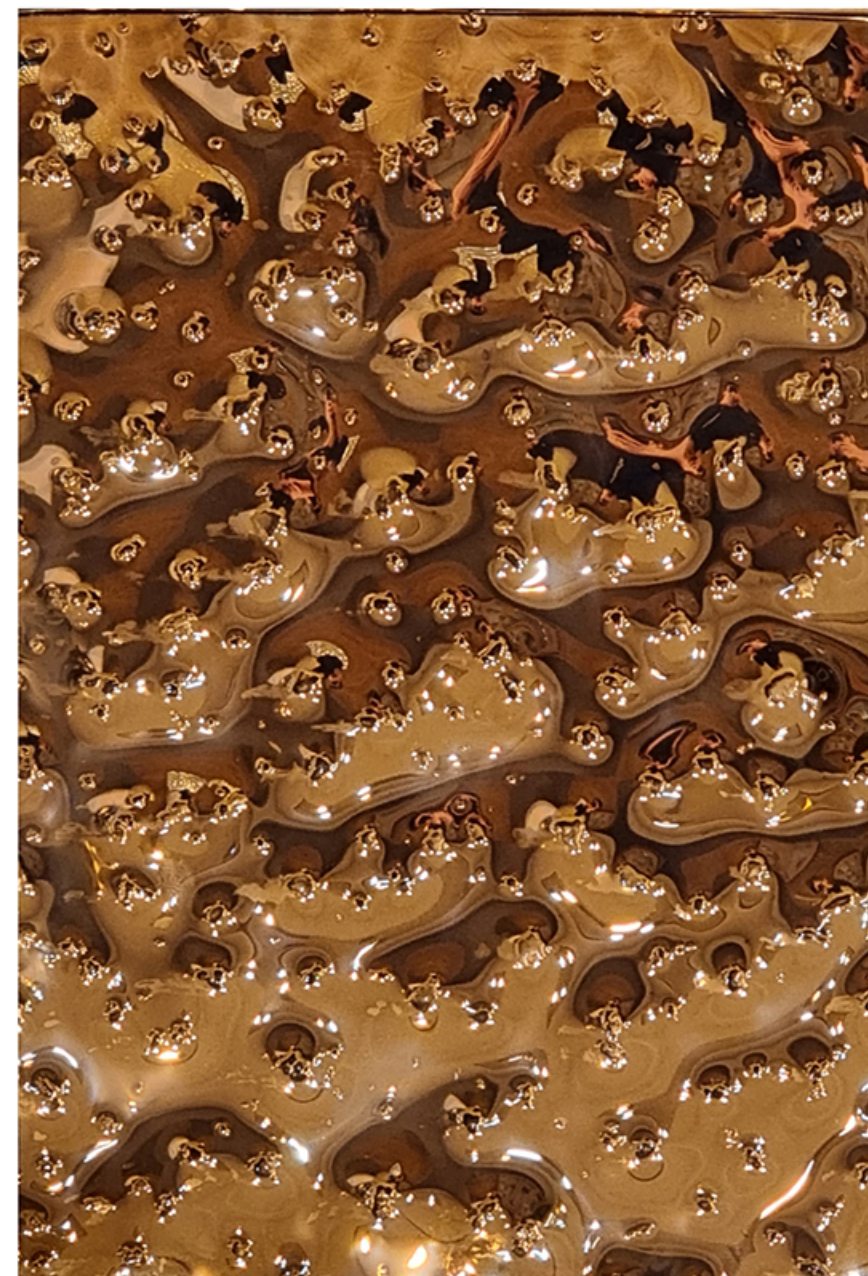

Glass panels

gh
CRISTO
HOME AND HOTEL DECORATION

Bronze