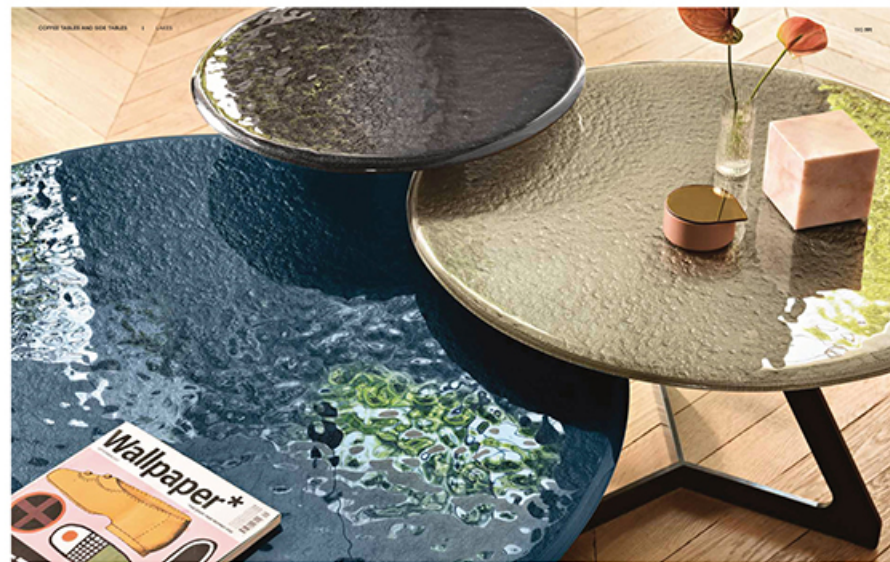

Specchio rettangolare.
Rectangular mirror.
180 x 8 x 55 cm
70 3/8" x 3 1/8" x 39 3/8"

Zeus

Hollow (A)

Hollow (B)

Matrix

Zebra

Coffee table with 23 mm DV Glass top, available in transparent or in colored striped glass, or with marble top. Metal base available in opaque Titanium or in Black Glossy Nickel finishes.

Mazel

Coffee table with 10 mm fused, back-lacquered glass top with metal paints, or with marble top. Metal painted base available in Lava Grey or metallic Champagne finishes.

Mazel

silver

Smoked

Glass panels