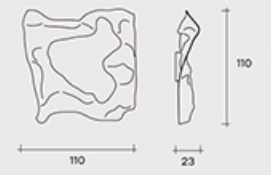

Jaguar

Wall mirror in 6 mm
high temperature
fused glass,
back-silvered,
4 mm flat mirror.
Rear frame
in painted metal.
Can be hung
in various positions.