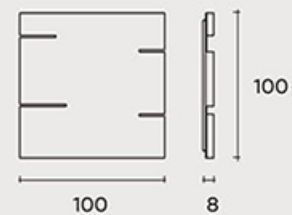

Scoop

Wall mirror in 6 mm-thick fused and back-silvered glass; 4mm-thick flat mirror.

Mina

Wall mirror in 6 mm-thick fused and back-silvered glass; 4mm-thick flat mirror.

Maze

Wall mirror in 6 mm-thick curved silver-backed glass. The back metal frame allows any positioning on any side.

Specchio rettangolare.
Rectangular mirror.
180 x 8 x 55 cm
70 3/8" x 3 1/8" x 39 3/8"

Zeus

Hollow (A)

Hollow (B)

Matrix

Zebra

Coffee table with 23 mm DV Glass top, available in transparent or in colored striped glass, or with marble top. Metal base available in opaque Titanium or in Black Glossy Nickel finishes.