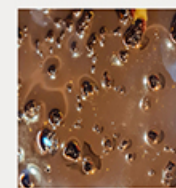

Cyrus

Collection of mirrors in 6 mm-thick high-temperature melted glass, with back-silvered. Artistic relief ornamentation. Flat mirror 4mm-thick, painted metal rear frame. Horizontal or vertical hanging.