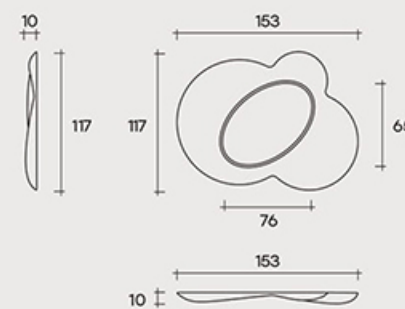

Cyrus

Collection of mirrors in 6 mm-thick high-temperature melted glass, with back-silvered. Artistic relief ornamentation. Flat mirror 4mm-thick, painted metal rear frame. Horizontal or vertical hanging.

Lavender

Flower

Titan

Collection of mirrors in 6 mm-thick high-temperature melted glass, with back-silvered.
Artistic relief ornamentation.
Flat mirror 4mm-thick, painted metal rear frame. Horizontal or vertical hanging.

Scoop

Wall mirror in 6 mm-thick fused and back-silvered glass; 4mm-thick flat mirror.

Mina

Wall mirror in 6 mm-thick fused and back-silvered glass; 4mm-thick flat mirror.

Maze

Wall mirror in 6 mm-thick curved silver-backed glass. The back metal frame allows any positioning on any side.

Specchio rettangolare.
Rectangular mirror.
180 x 8 x 55 cm
70 3/8" x 3 1/8" x 39 3/8"

Zeus

Hollow (A)

Hollow (B)

Matrix

Zebra

Coffee table with 23 mm DV Glass top, available in transparent or in colored striped glass, or with marble top. Metal base available in opaque Titanium or in Black Glossy Nickel finishes.