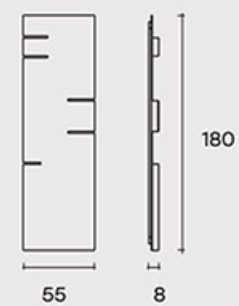

Scoop

Wall mirror in 6 mm-thick fused and back-silvered glass; 4mm-thick flat mirror.

Mina

Wall mirror in 6 mm-thick fused and back-silvered glass; 4mm-thick flat mirror.

Maze

Wall mirror in 6 mm-thick curved silver-backed glass. The back metal frame allows any positioning on any side.

Specchio rettangolare.
Rectangular mirror.
180 x 8 x 55 cm
70 3/8" x 3 1/8" x 39 3/8"

Zeus

Hollow (A)

Hollow (B)

Matrix

Zebra

Coffee table with 23 mm DV Glass top, available in transparent or in colored striped glass, or with marble top. Metal base available in opaque Titanium or in Black Glossy Nickel finishes.