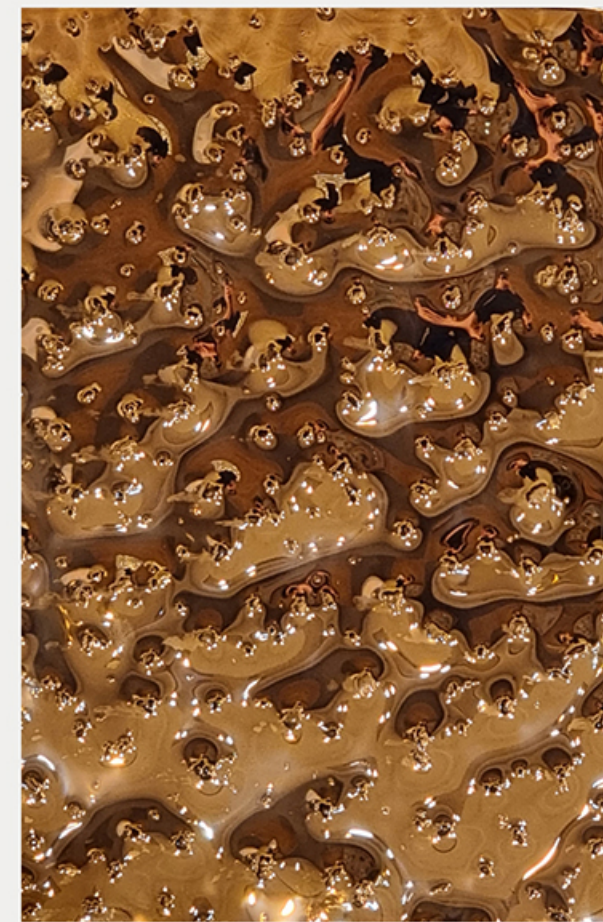

Cyrus

Collection of mirrors in 6 mm-thick high-temperature melted glass, with back-silvered. Artistic relief ornamentation. Flat mirror 4mm-thick, painted metal rear frame. Horizontal or vertical hanging.