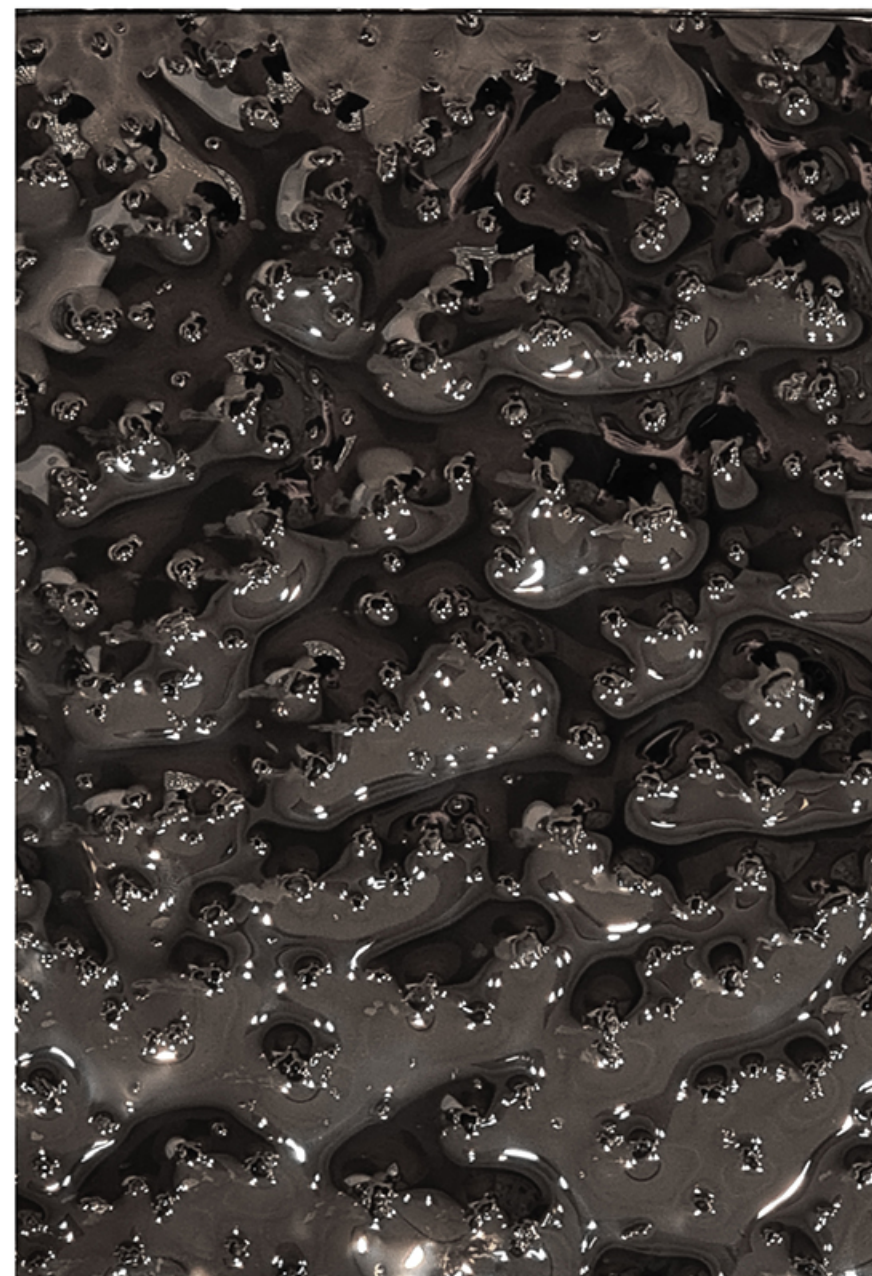

Mazel

Coffee table with 10 mm fused, back-lacquered glass top with metal paints, or with marble top. Metal painted base available in Lava Grey or metallic Champagne finishes.

Mazel

silver

Smoked

Glass panels