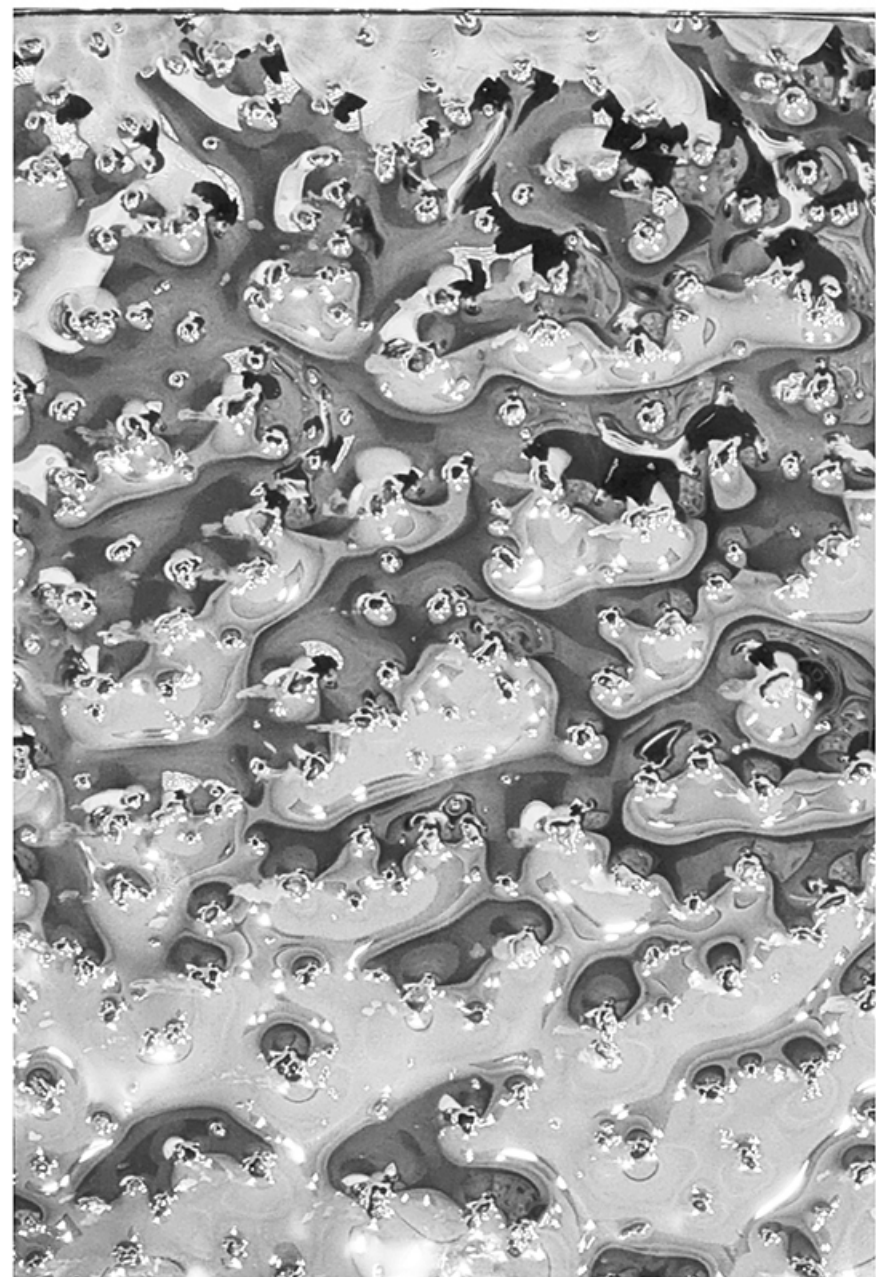

Specchio rettangolare.
Rectangular mirror.
180 x 8 x 55 cm
70 3/8" x 3 1/8" x 39 3/8"

Zeus

Hollow (A)

Hollow (B)

Matrix

Zebra

Coffee table with 23 mm DV Glass top, available in transparent or in colored striped glass, or with marble top. Metal base available in opaque Titanium or in Black Glossy Nickel finishes.

Mazel

Coffee table with 10 mm fused, back-lacquered glass top with metal paints, or with marble top. Metal painted base available in Lava Grey or metallic Champagne finishes.

Mazel

silver

Smoked

Glass panels