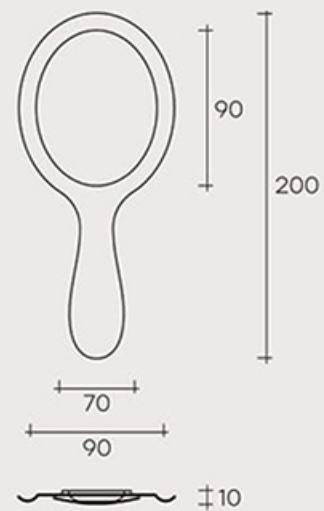

Cyrus

Collection of mirrors in 6 mm-thick high-temperature melted glass, with back-silvered. Artistic relief ornamentation. Flat mirror 4mm-thick, painted metal rear frame. Horizontal or vertical hanging.

Lavender

Flower

Titan

Collection of mirrors in 6 mm-thick high-temperature melted glass, with back-silvered.
Artistic relief ornamentation.
Flat mirror 4mm-thick, painted metal rear frame. Horizontal or vertical hanging.

Scoop

Wall mirror in 6 mm-thick fused and back-silvered glass; 4mm-thick flat mirror.

Mina

Wall mirror in 6 mm-thick fused and back-silvered glass; 4mm-thick flat mirror.

Maze

Wall mirror in 6 mm-thick curved silver-backed glass. The back metal frame allows any positioning on any side.

Specchio rettangolare.
Rectangular mirror.
180 x 8 x 55 cm
70 3/8" x 3 1/8" x 39 3/8"

Zeus

Hollow (A)

Hollow (B)

Matrix

Zebra

Coffee table with 23 mm DV Glass top, available in transparent or in colored striped glass, or with marble top. Metal base available in opaque Titanium or in Black Glossy Nickel finishes.