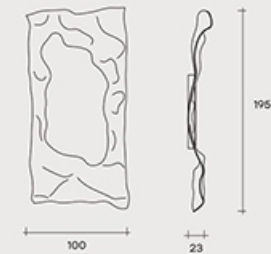

Jaguar

Wall mirror in 6 mm
high temperature
fused glass,
back-silvered,
4 mm flat mirror.
Rear frame
in painted metal.
Can be hung
in various positions.