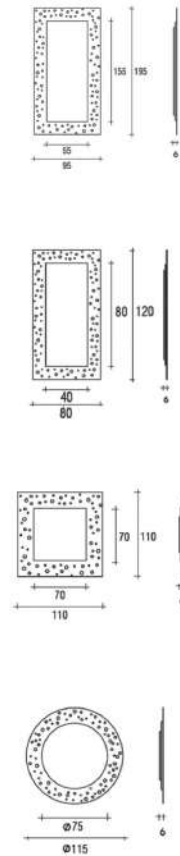

CYRUS

Wall mirrors in 6 mm thickness

Melted in 3 colors glass.

Mirror back frame bracket allow for any displays .