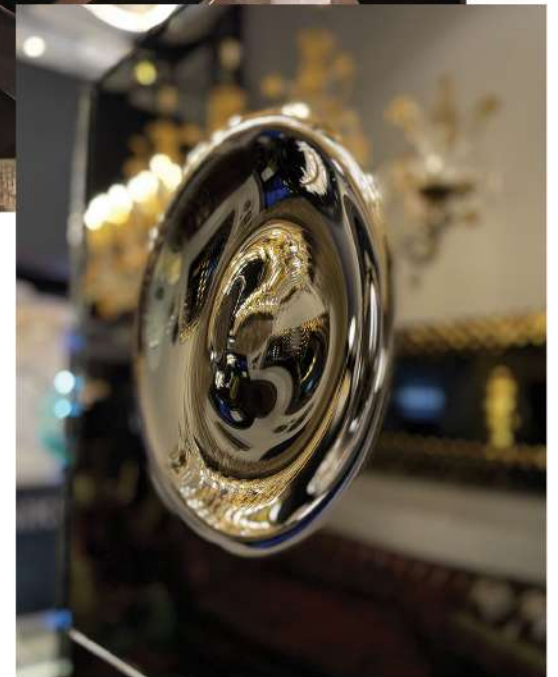

# HOLLOW A

ZEUS

BAR  
CONSOLE

## COFFEE TABLES

COFFEE TABLES OF GLASS ARE A STUNNING BLEND OF FORM AND FUNCTION OFFERING A SLEEK AND MODERN AESTHETIC THAT CAN TRANSFORM ANY LIVING SPACE. THESE TABLES OFTEN SERVE AS A FUNCTIONAL CENTERPIECE, DRAWING THE EYE WITH THEIR TRANSPARENT ELEGANCE AND THE WAY THEY REFLECT AND REFRACT LIGHT. THE USE OF GLASS IN COFFEE TABLES OPENS UP THE ROOM CREATING AN ILLUSION OF MORE SPACE WHILE ALLOWING THE BEAUTY OF WHAT LIES BENEATH — BE IT A PLUSH CARPET OR A MINIMALIST FLOOR — TO SHINE THROUGH. DESIGNERS OFTEN PAIR GLASS WITH MATERIALS LIKE WOOD, METAL OR ACRYLIC TO CRAFT UNIQUE PIECES THAT RANGE FROM THE ULTRA-MODERN TO THE DELIGHTFULLY VINTAGE. THE DELICATE BALANCE OF STRENGTH AND FRAGILITY INHERENT IN GLASS COFFEE TABLES MAKES THEM NOT JUST FURNITURE BUT WORKS OF ART THAT INVITE APPRECIATION FOR THEIR CLARITY AND SIMPLICITY