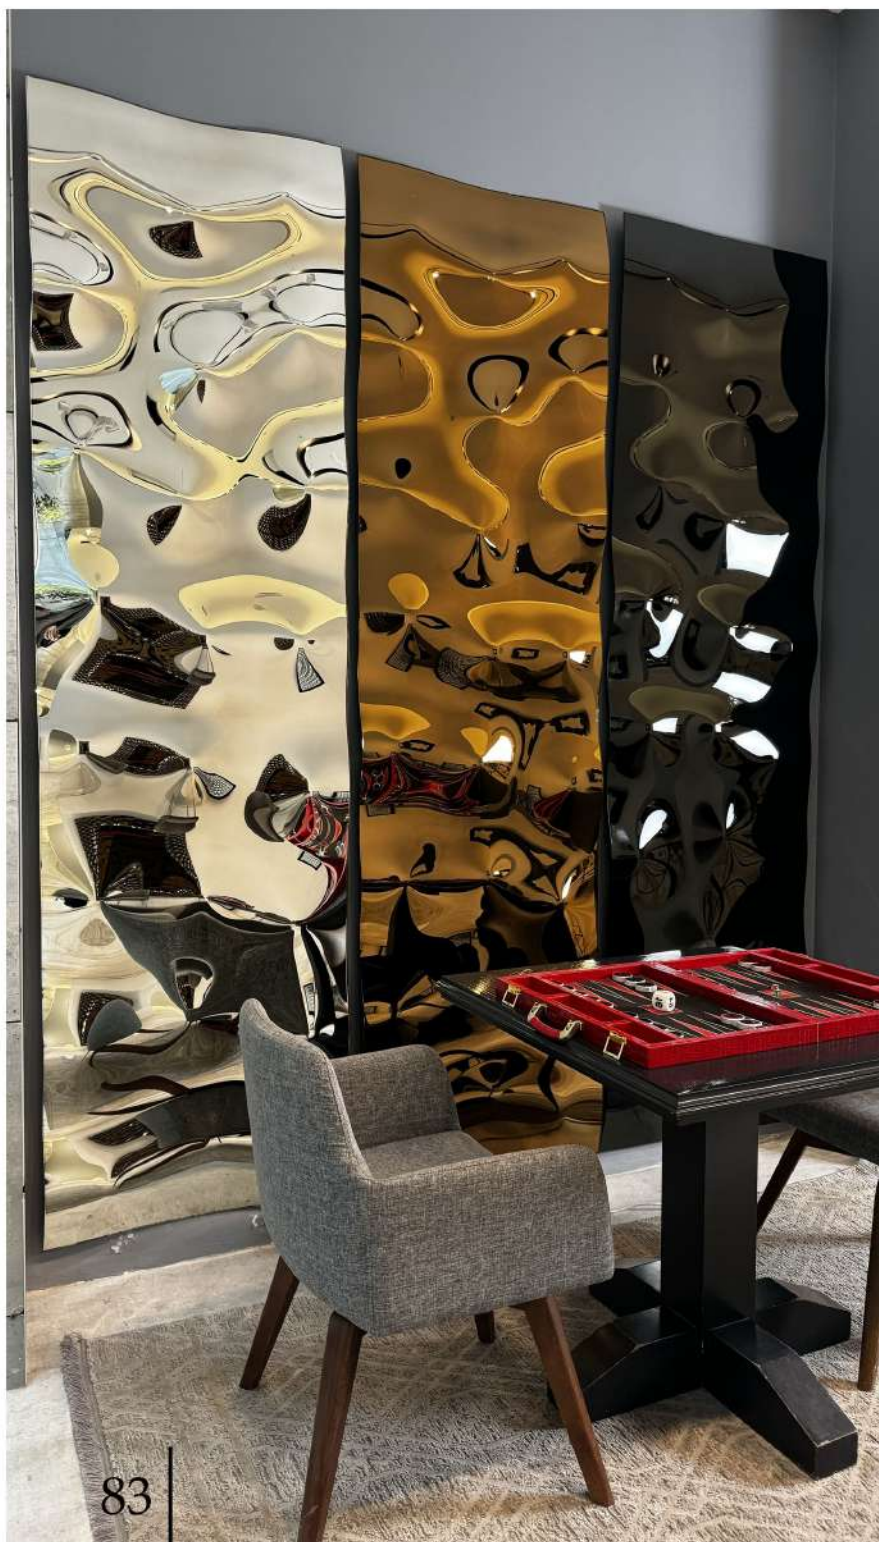

# CYRUS PANEL

BRONZE

SILVER

SMOKED

# MIRAGE PANEL

THESE PANELS CAN BE  
CUSTOM-MADE TO YOUR  
EXACT SPECIFICATIONS,  
WITH THE LARGEST  
SIZE AVAILABLE BEING  
270 \* 120 CENTIMETERS